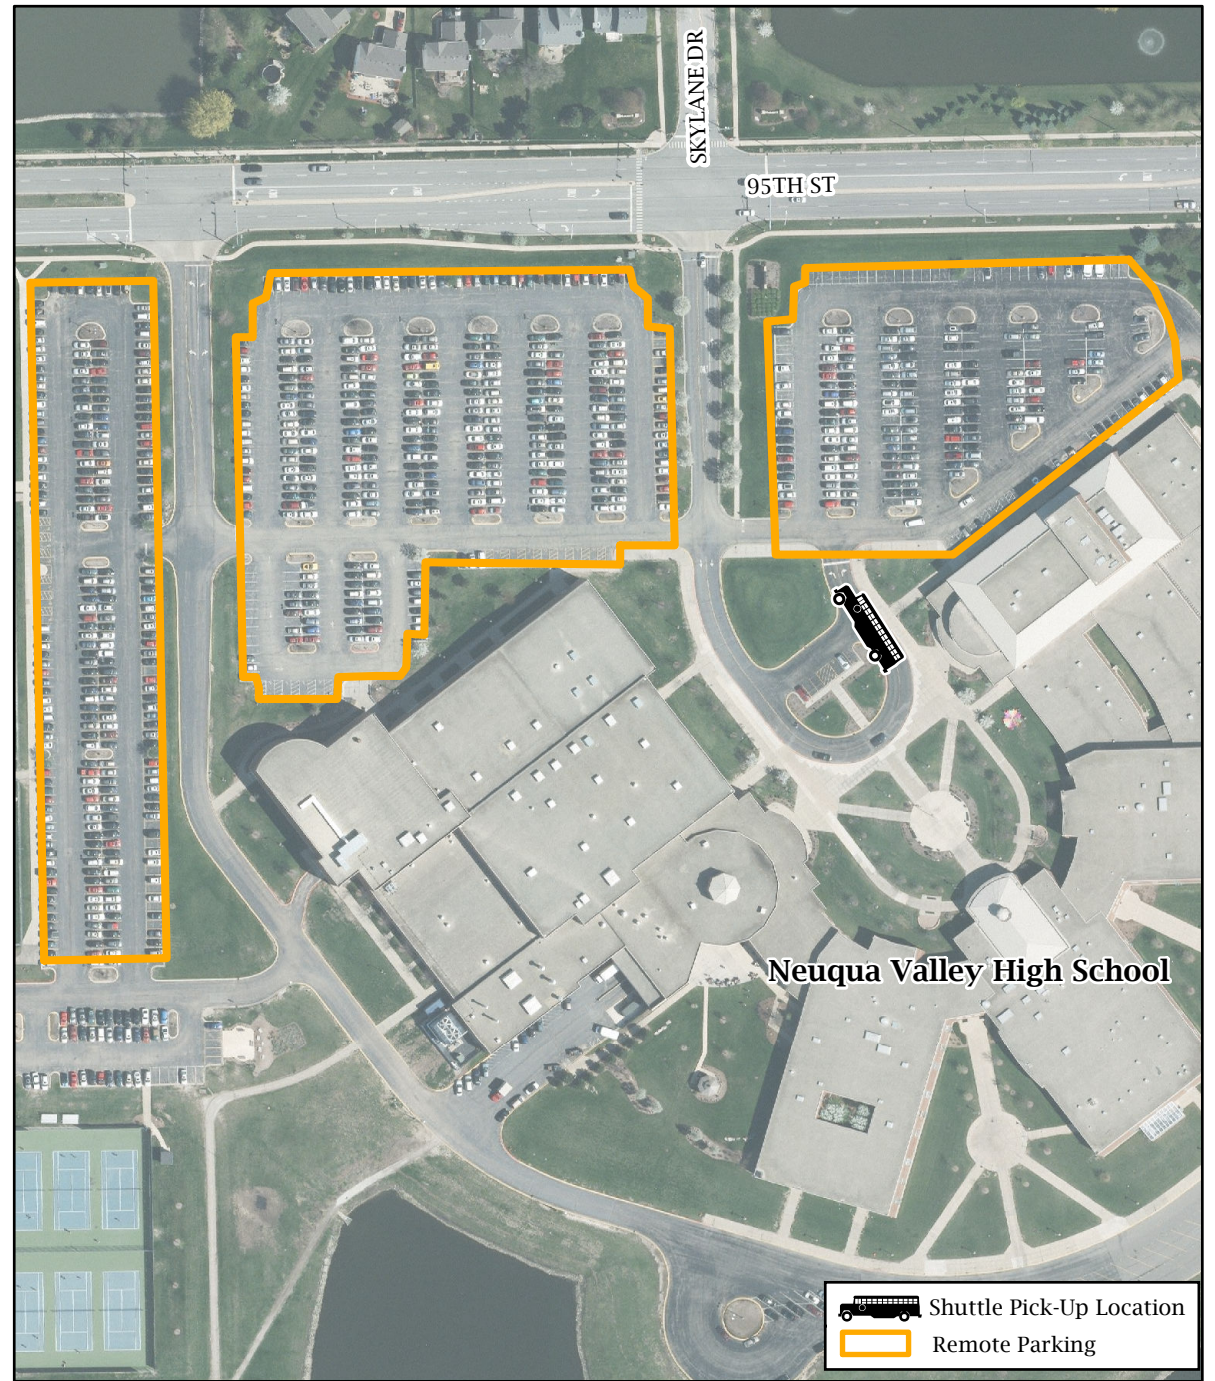

**SHUTTLE PARKING LOCATIONS**

★ **Daily Remote Parking Locations**

**Additional Locations - July 4 Only:**

Shuttles start running at 4pm

1. Route 59 Train Station
2. Thayer Middle School
3. Jefferson Jr. High School
4. Kroehler Parking Lot
5. Prairie Elementary School
6. Naperville Plaza
7. Lincoln Jr. High School
8. Fox Run Square Plaza
9. Maplebrook Elementary School
10. Scott Elementary School
11. Madison Jr. High School
12. 95th Street Park N'Ride
13. Cowlshaw Elementary School

**Daily Shuttle hours to Ribfest:**

**July 4:**

- Volunteers: 11:30am to 7:45pm
- Public: 11:30am to 7:45pm
- Last shuttle from Ribfest leaves at 10:30 p.m.

**July 5, 6 and 7**

- Volunteers: 11:30am to 8:30pm
- Public: 11:30am to 8:30pm
- Last shuttle from Ribfest leaves at 10:30 p.m.

**FIREWORKS START AT 9:30 P.M.\***

\*There will be no shuttle service during the fireworks

 Shuttle Pick-Up Location  
 Remote Parking

[www.ribfest.net](http://www.ribfest.net)  
[www.naperville.il.us](http://www.naperville.il.us)

**DAILY RIBFEST REMOTE PARKING**  
 NEUQUA VALLEY HIGH SCHOOL - 2360 95TH ST