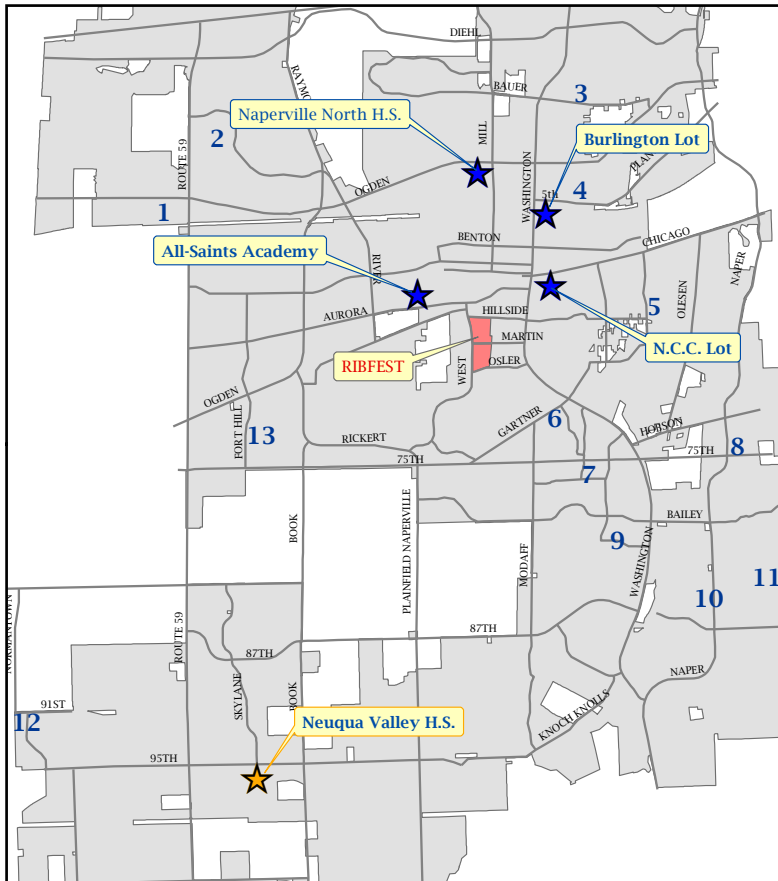

**SHUTTLE PARKING LOCATIONS**

★ **Daily Remote Parking Locations**

**Additional Locations - July 4 Only:**

Shuttles start running at 4pm

1. Route 59 Train Station
2. Thayer Middle School
3. Jefferson Jr. High School
4. Kroehler Parking Lot
5. Prairie Elementary School
6. Naperville Plaza
7. Lincoln Jr. High School
8. Fox Run Square Plaza
9. Maplebrook Elementary School
10. Scott Elementary School
11. Madison Jr. High School
12. 95th Street Park N'Ride
13. Cowlshaw Elementary School

**Daily Shuttle hours to Ribfest:**

**July 4:**

- Volunteers: 11:30am to 7:45pm
- Public: 11:30am to 7:45pm
- Last shuttle from Ribfest leaves at 10:30 p.m.

**July 5, 6 and 7**

- Volunteers: 11:30am to 8:30pm
- Public: 11:30am to 8:30pm
- Last shuttle from Ribfest leaves at 10:30 p.m.

**FIREWORKS START AT 9:30 P.M.\***

\*There will be no shuttle service during the fireworks

 Shuttle Pick-Up Location  
 Remote Parking

[www.ribfest.net](http://www.ribfest.net)  
[www.naperville.il.us](http://www.naperville.il.us)

**DAILY RIBFEST REMOTE PARKING**  
 NEUQUA VALLEY HIGH SCHOOL - 2360 95TH ST