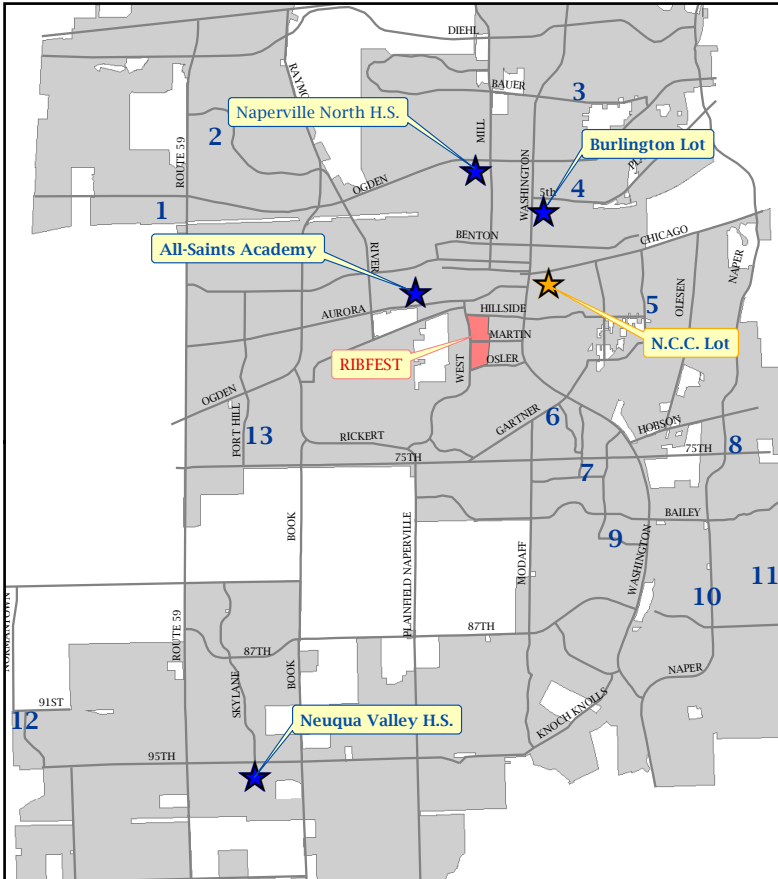

SHUTTLE PARKING LOCATIONS

★ **Daily Remote Parking Locations**

Additional Locations - July 4 Only:

Shuttles start running at 4pm

1. Route 59 Train Station
2. Thayer Middle School
3. Jefferson Jr. High School
4. Kroehler Parking Lot
5. Prairie Elementary School
6. Naperville Plaza
7. Lincoln Jr. High School
8. Fox Run Square Plaza
9. Maplebrook Elementary School
10. Scott Elementary School
11. Madison Jr. High School
12. 95th Street Park N'Ride
13. Cowlshaw Elementary School

Daily Shuttle hours to Ribfest:

July 4:

- 11:30 a.m. to 7:45 p.m.
- Last shuttle from Ribfest leaves at 10:30 p.m.

June 5, 6 and 7:

- 11:30am to 8:30pm
- Last shuttle from Ribfest leaves at 10:30pm

FIREWORKS START AT 9:30 P.M.*

*There will be no shuttle service during the fireworks

 Shuttle Pick-Up Location
 Remote Parking

www.ribfest.net
www.naperville.il.us

DAILY RIBFEST REMOTE PARKING
 NORTH CENTRAL COLLEGE LOT -
 CORNER OF BRAINARD ST AND HIGHLAND AV