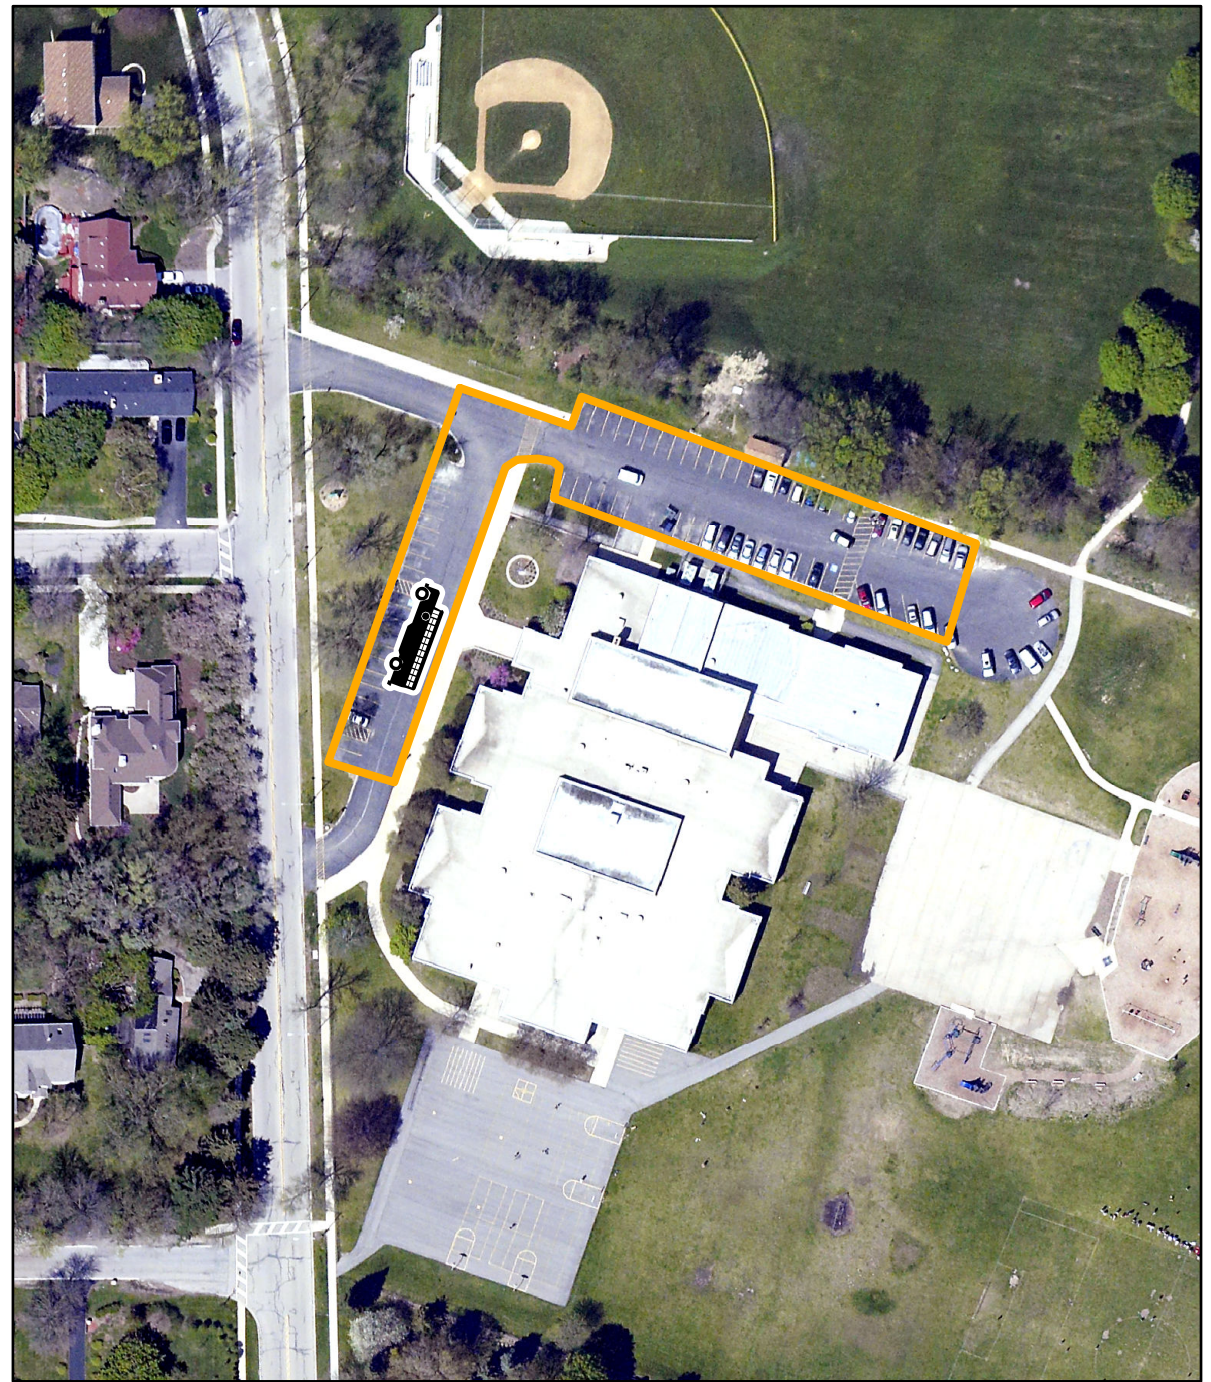

SHUTTLE PARKING LOCATIONS

★ Daily Remote Parking Locations

Additional Locations - July 4 Only:

Shuttles start running at 4pm

1. Route 59 Train Station
2. Thayer Middle School
3. Jefferson Jr. High School
4. Kroehler Parking Lot
5. **Prairie Elementary School**
6. Naperville Plaza
7. Lincoln Jr. High School
8. Fox Run Square Plaza
9. Maplebrook Elementary School
10. Scott Elementary School
11. Madison Jr. High School
12. 95th Street Park N'Ride
13. Cowlshaw Elementary School

www.ribfest.net
www.naperville.il.us

JULY 4 REMOTE PARKING
 PRAIRIE ELEMENTARY SCHOOL - 500 S. CHARLES