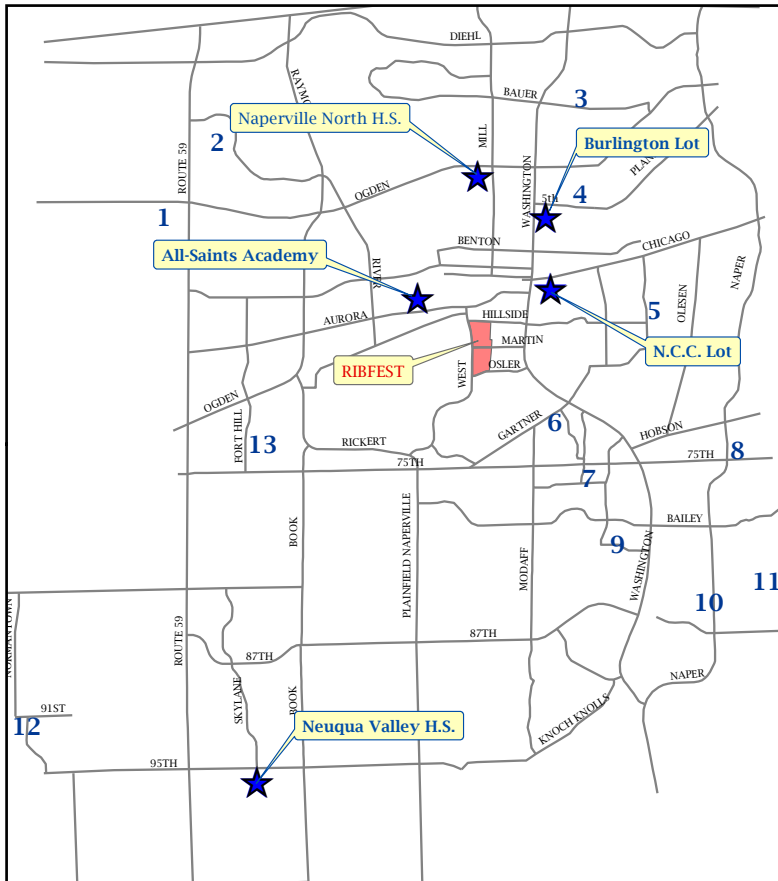

SHUTTLE PARKING LOCATIONS

★ Daily Remote Parking Locations

Additional Locations - July 4 Only:

Shuttles start running at 4pm

1. Route 59 Train Station
2. Thayer Middle School
3. Jefferson Jr. High School
4. Kroehler Parking Lot
5. **Prairie Elementary School**
6. Naperville Plaza
7. Lincoln Jr. High School
8. Fox Run Square Plaza
9. Maplebrook Elementary School
10. Scott Elementary School
11. Madison Jr. High School
12. 95th Street Park N'Ride
13. Cowlshaw Elementary School

Legend:

-  Shuttle Pick-Up Location
-  Remote Parking

Shuttle hours for July 4:

- 4:00 p.m. to 7:45 p.m.
- Last shuttle from Ribfest leaves at 10:30 p.m.

FIREWORKS START AT 9:30 P.M.*

*There will be no shuttle service during the fireworks

www.ribfest.net
www.naperville.il.us

JULY 4 REMOTE PARKING
 PRAIRIE ELEMENTARY SCHOOL - 500 S. CHARLES